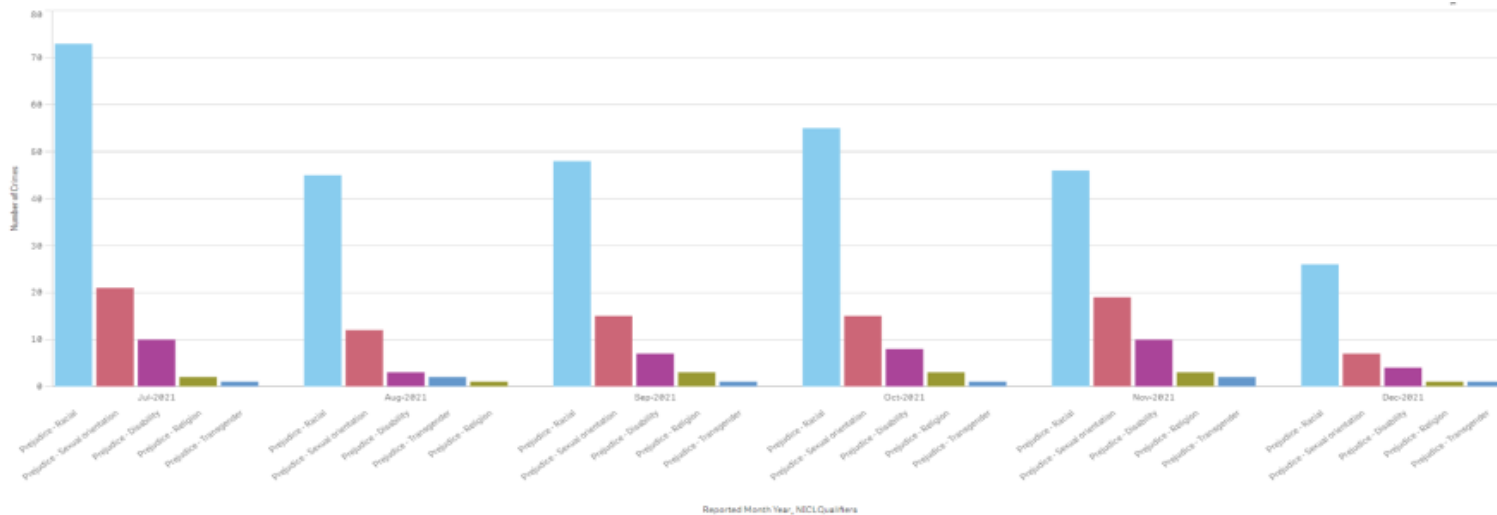

Performance – Hate Crime overview

Force

- Hate Crime across force in December has reported a decrease with only 36 crimes reported split across all 5 strands (versus avg of 66.8 over 24 month period). The decrease is reflected in all crimes across force, possibly attributed to reduced activity across the festive period.
- Due to restrictions since Covid pandemic, seasonal trends have been skewed, however across Racial and Sexual orientation strands (strands with more notable volumes) are showing signs of returning to expected seasonal highs and lows.

Force Hate Crime (6 months to December 2021)

Chippenham CPT

	Number of Crimes	Change (n)	Change (%)
Total	70	-1	-1.4%
Prejudice – Racial	43	1	2.4%
Prejudice – Sexual orientation	16	3	23.1%
Prejudice - Disability	10	0	0.0%
Prejudice - Religion	4	0	0.0%
Prejudice - Transgender	4	0	0.0%

Year on year comparison November 2020 to December 2021 (note: an individual crime can be tagged with more than one prejudice type e.g. sexual orientation & transgender)